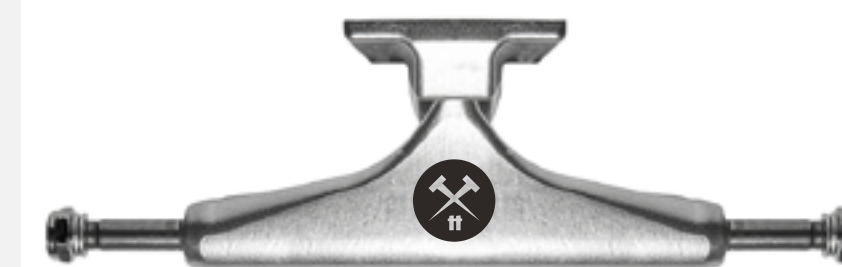

BASIC COMPLETES

Hill Complete
7.75"

Hill Complete
8.0"

Grip detail

Hill Complete
8.25"

Wheel detail

Truck detail

INPEDDO SKATEBOARDS