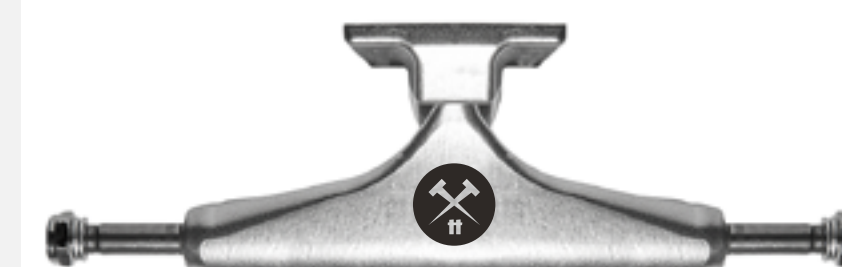

Truck detail

INPEDDO SKATEBOARDS

www.inpeddo.com
order@inpeddo.com
+49 (0) 173/9859833

**OUR INPEDDO
COMPLETE SETUP INCLUDES:**

7 Ply Construction / medium Concave
Basic Tremendous Trucks
94A Bushings

ABEC 5 Bearings
52mm 98A HR Wheels
Griptape Logo