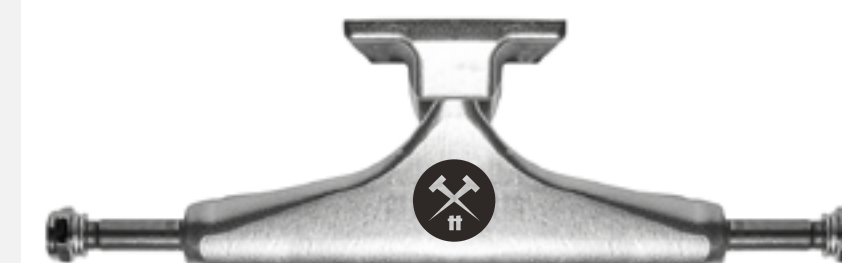

ABEC 5 Bearings
52mm 98A HR Wheels
Griptape Logo

BASIC COMPLETES

Apache Complete
7.75" | 92A Bushings

Apache Complete
8.0" | 94A Bushings

Apache Complete
8.125" | 94A Bushings

Grip detail

Wheel detail

Truck detail