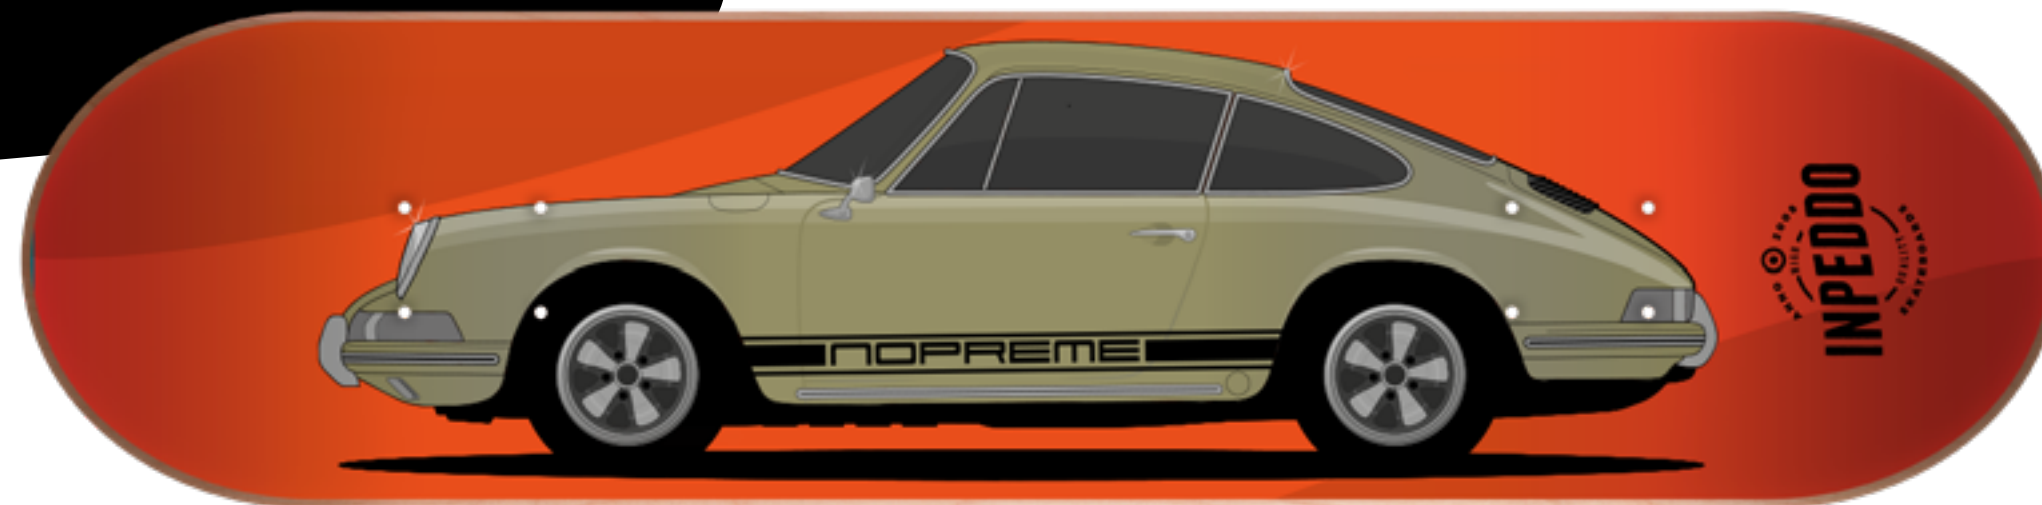

NOPREME X
INPEDDO

1969 - sixtynine
7.75" | medium concave