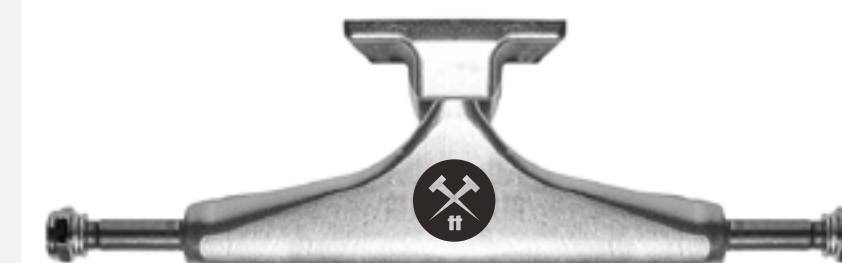

BASIC COMPLETES

Feather Complete
7.25" | 92A Bushings

Feather Complete
7.75" | 94A Bushings

Feather Complete
8.0" | 94A Bushings

Feather Complete
8.125" | 94A Bushings

Grip detail

Wheel detail

Truck detail