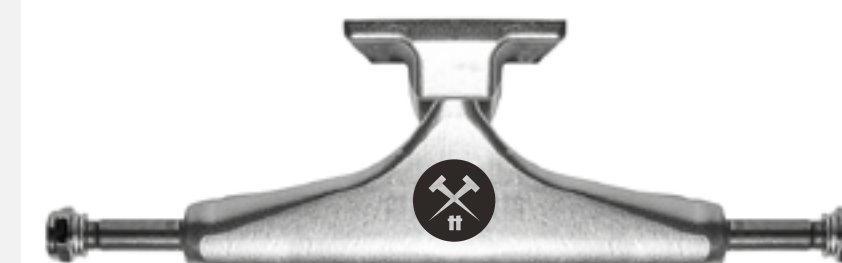

Leaf Complete
8.0" | 94A Bushings

Leaf Complete
8.125" | 94A Bushings

Grip detail

Wheel detail

Truck detail

INPEDDO SKATEBOARDS

www.inpeddo.com
order@inpeddo.com
+49 (0) 173/9859833

OUR INPEDDO COMPLETE SETUP INCLUDES: