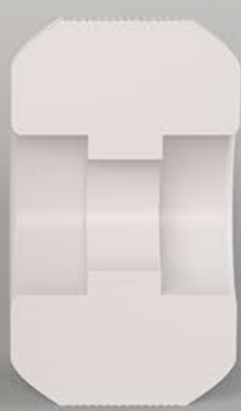

≡bronn

WHEELS EUROPE

SPRING 2023

A dark, low-key photograph of a park. In the center, a statue stands on a pedestal. The foreground is a paved walkway with a grid pattern. In the background, several people are walking, and trees line the path. The overall scene is dimly lit, with the text overlaid in white.

BRONX WHEELS EUROPE

Highest quality urethane wheels.
For rough asphalt and worn out concrete.

SHAPES

REGULAR

FLAT

ANGLED

X-SHAPE

V1