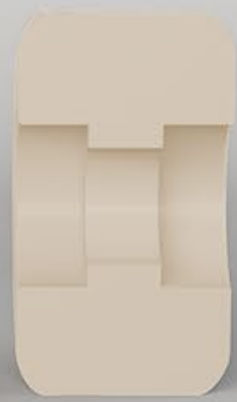

SHAPES

REGULAR

FLAT

ANGLED

X-SHAPE

V1

V2

V3

ROUND