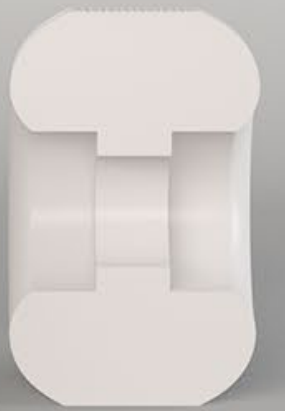

≡bronn

WHEELS EUROPE

SPRING 2023

A dark, low-key photograph of a park. In the center, a statue stands on a pedestal. The foreground is a paved walkway with a grid pattern. In the background, several people are walking, and trees line the path. The overall scene is dimly lit, with the text overlaid in white.

BRONX WHEELS EUROPE

Highest quality urethane wheels.
For rough asphalt and worn out concrete.

SHAPES

REGULAR

FLAT

ANGLED

X-SHAPE

V1

V2

V3

ROUND

FORMULAS

GOLD

FORMULA

Gold urethane mix

Superior control