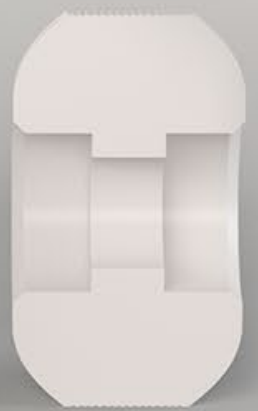

≡bronn

WHEELS EUROPE

SPRING 2023

A dark, low-key photograph of a park. In the center, a statue stands on a pedestal. The foreground is a paved walkway with a grid pattern. In the background, several people are walking, and trees line the path. The overall scene is dimly lit, with the text overlaid in white.

BRONX WHEELS EUROPE

Highest quality urethane wheels.
For rough asphalt and worn out concrete.

SHAPES

REGULAR

FLAT

ANGLED

X-SHAPE

V1

V2

V3

ROUND

FORMULAS

GOLD

FORMULA

Gold urethane mix

Superior control