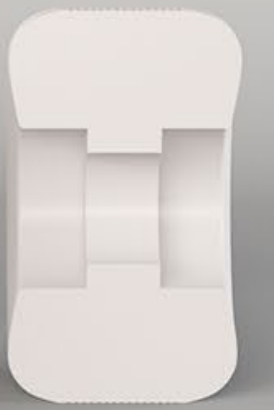

≡bronn

WHEELS EUROPE

SPRING 2023

A dark, low-key photograph of a park. In the center, a statue stands on a pedestal. The foreground is a paved walkway with a grid pattern. In the background, several people are walking, and trees line the path. The overall scene is dimly lit, with the text overlaid in white.

BRONX WHEELS EUROPE

Highest quality urethane wheels.
For rough asphalt and worn out concrete.

SHAPES

REGULAR

FLAT

ANGLED

X-SHAPE

V1

V2

V3

ROUND

FORMULAS

GOLD

FORMULA

Gold urethane mix

Superior control