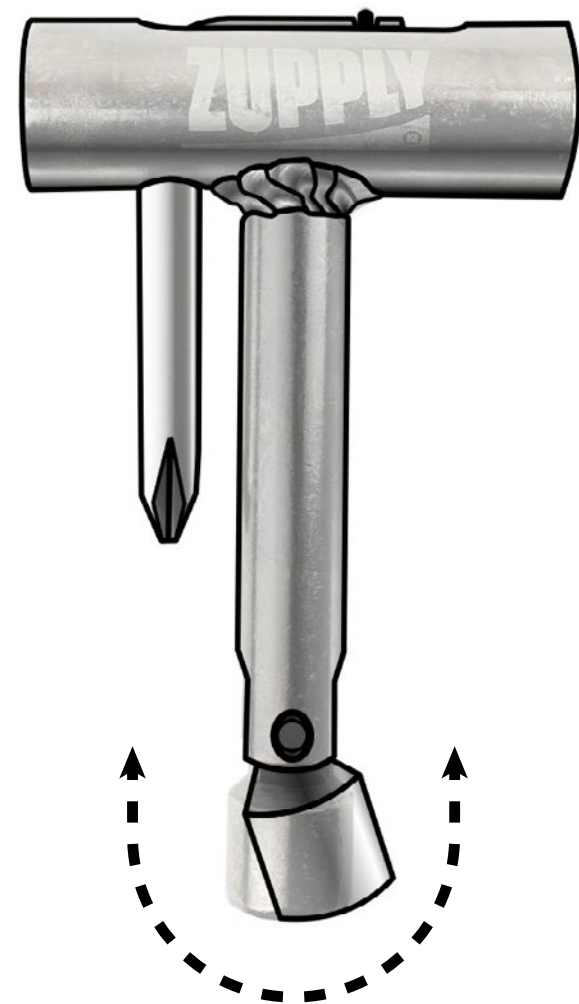

ZUPPLY HINGE TOOL

3/8" SOCKET
1/2" SOCKET
9/16" SOCKET
ALLEN DRIVER
PHILLIPS DRIVER