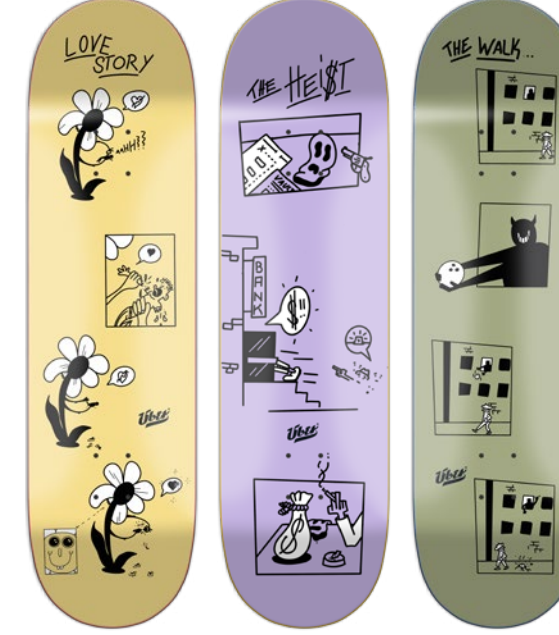

Embroidered / Olive
Unstructured 5 Panel

1312

Embroidered / Olive
Unstructured 5 Panel

100% Organic Cotton, 100% OCS certified
organically grown cotton,
certified by Control Union CU811033

STAYING FRESH
T-Shirt / S - XL

No Pressure
T-Shirt / S - XL

FRIENDS

SONAR

POOL

MEDIA

BLOSSOMS

STORY TIME

DRIFTERS

BOWLING

CATVERSE

ABOVE

JUICY

KEGMAN

SNITCHES

BIG Ü

ONE OPTION