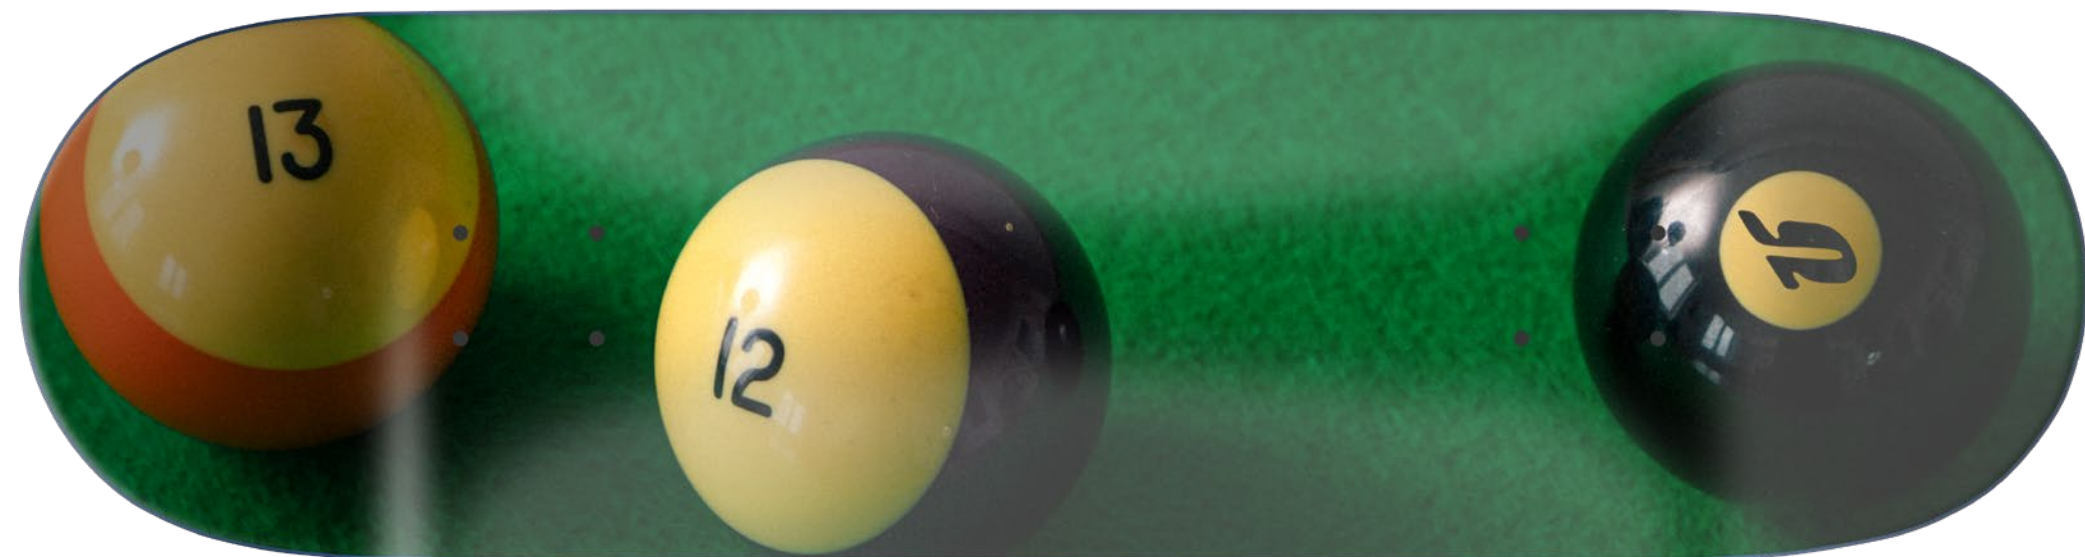

medium

M **B** **i** **A**
7.75 - 8.5
DEEP

POOL MEDIUM

7.75" / 7.875" / 8.0" / 8.125" / 8.25" / 8.375" / 8.5"

For those
who know

ÜBER SB 2008

0815

medium