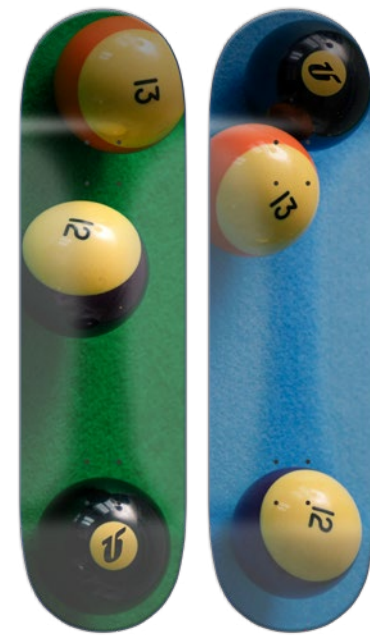

No Pressure
T-Shirt / S - XL

FRIENDS

SONAR

POOL

MEDIA

BLOSSOMS

STORY TIME

DRIFTERS

BOWLING

CATVERSE

ABOVE

JUICY

KEGMAN

SNITCHES

BIG Ü

ONE OPTION