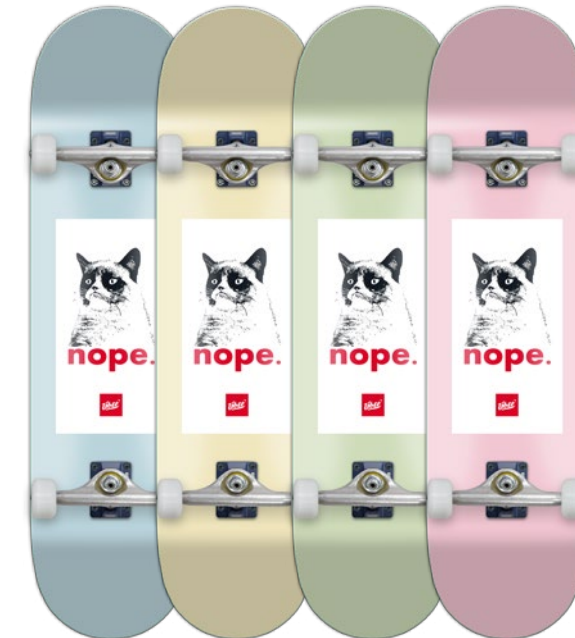

CATCH TAHT

JELLYFISH

BIG BOY

GRUMPY

BATIK

NICE

BIG Ü

TILES

HYDRANT

D.I.Y.

ÜBER DECKS

Our premium skateboard decks from Superply are made out of 7 plies of Canadian hardrock maple, from sustainably managed forests. Pressed one by one with super strong epoxy resin glue.

Water-based, fully sustainable and environmentally-friendly prints.

Three separate quality checks during production.

SQUARE TAILS

DECK	LENGTH	NOSE	TAIL	WHEELBASE	CONCAVE
8.0"	32.25"	7.25"	6.675"	14.125"	flat bottom
8.125"	32.25"	7.25"	6.675"	14.125"	flat bottom
8.25"	32.25"	7.25"	6.675"	14.125"	flat bottom
8.375"	32.25"	7.25"	6.675"	14.125"	flat bottom
8.5"	32.25"	7.25"	6.675"	14.125"	flat bottom