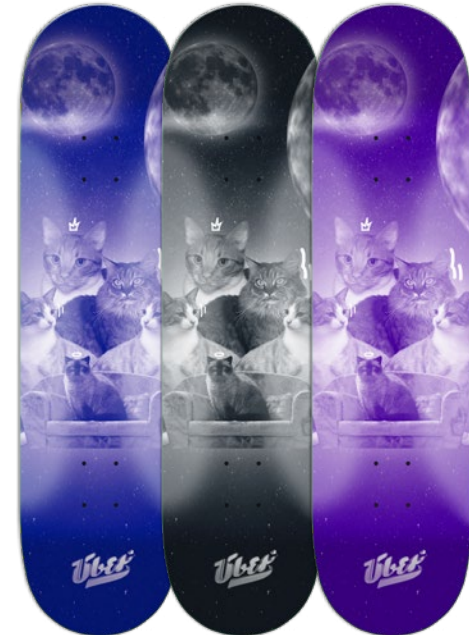

7.875

8.25

8.0

8.375

FOR YOUR BODY

Tribal Logo

Crew Neck - Embroidered Logo / S-XL
Cap - Embroidered Logo

Ü-Ball

No Pressure
T-Shirt / S - XL

FRIENDS

SONAR

POOL

MEDIA

BLOSSOMS

STORY TIME

DRIFTERS

BOWLING

CATVERSE

ABOVE

JUICY

KEGMAN

SNITCHES

BIG Ü

ONE OPTION