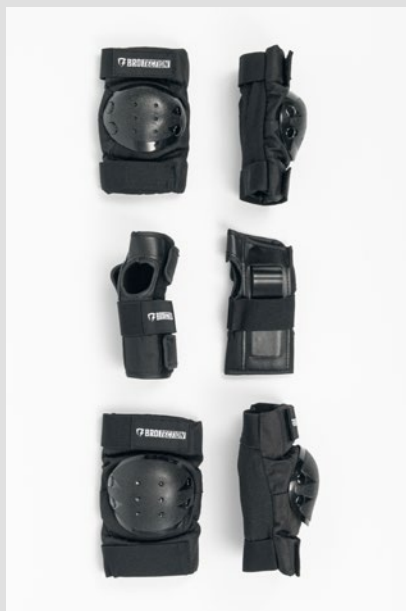

GHOST

ROBO

- Laser Logo
- with cork grip
- steel legs
- hardware set

LOOMI BENCH

PROTECTION SET - HELMET

Shock Absorbing Hardshell

Hardshell covers reduce friction in case of a fall

Superior Fit

Moulded foam pads perfectly sit around your protected joints

Maximum Protection

from impacts on hard surfaces like concrete or ramps

Reusable Bag

to keep the set tidy and together for storage

All-In-One Protection Set