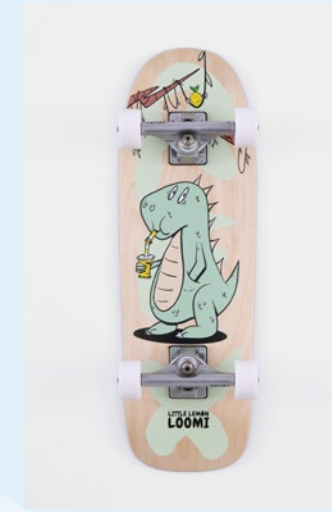

THE ORIGINAL KIDS BOARD - SUMMER 2024

NEW SHAPE

NEW SHAPE – MORE FUN!

Why Did We Change the Shape of the Board?

We decided to change the shape of the board to provide more space for the younger skaters. The tail and nose of the previous design were particularly small, which limited their maneuverability and comfort.

- Cork grip
- Designed by skateboard industry experts
- Each part carefully selected
- Quality components only
- Multiple quality control

TRUCKS:

- 78A bushings of decent quality => fun ride
- Hollow kingpin => lighter
- Wide axles for stability
- Axle bolts flush with the nut => no risk of injury
- Tailored for children