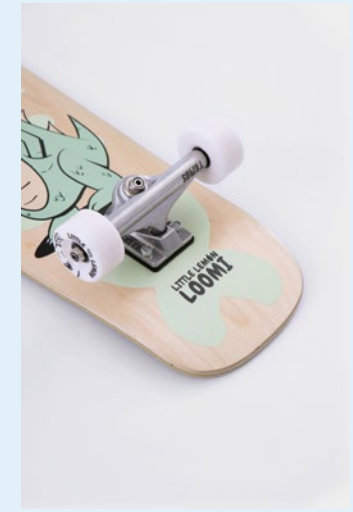

THE ORIGINAL KIDS BOARD - SUMMER 2024

NEW SHAPE

NEW SHAPE – MORE FUN!

Why Did We Change the Shape of the Board?

We decided to change the shape of the board to provide more space for the younger skaters. The tail and nose of the previous design were particularly small, which limited their maneuverability and comfort.

In rethinking the design, we drew inspiration from classic decks of the early 90s. Our goal was to create a bridge between old school boards and modern popsicle shapes. This new design is not only visually appealing but also offers ample space for the new generation of skaters.

- Cork grip
- Designed by skateboard industry experts
- Each part carefully selected
- Quality components only
- Multiple quality control

TRUCKS:

- 78A bushings of decent quality => fun ride
- Hollow kingpin => lighter
- Wide axles for stability
- Axle bolts flush with the nut => no risk of injury
- Tailored for children