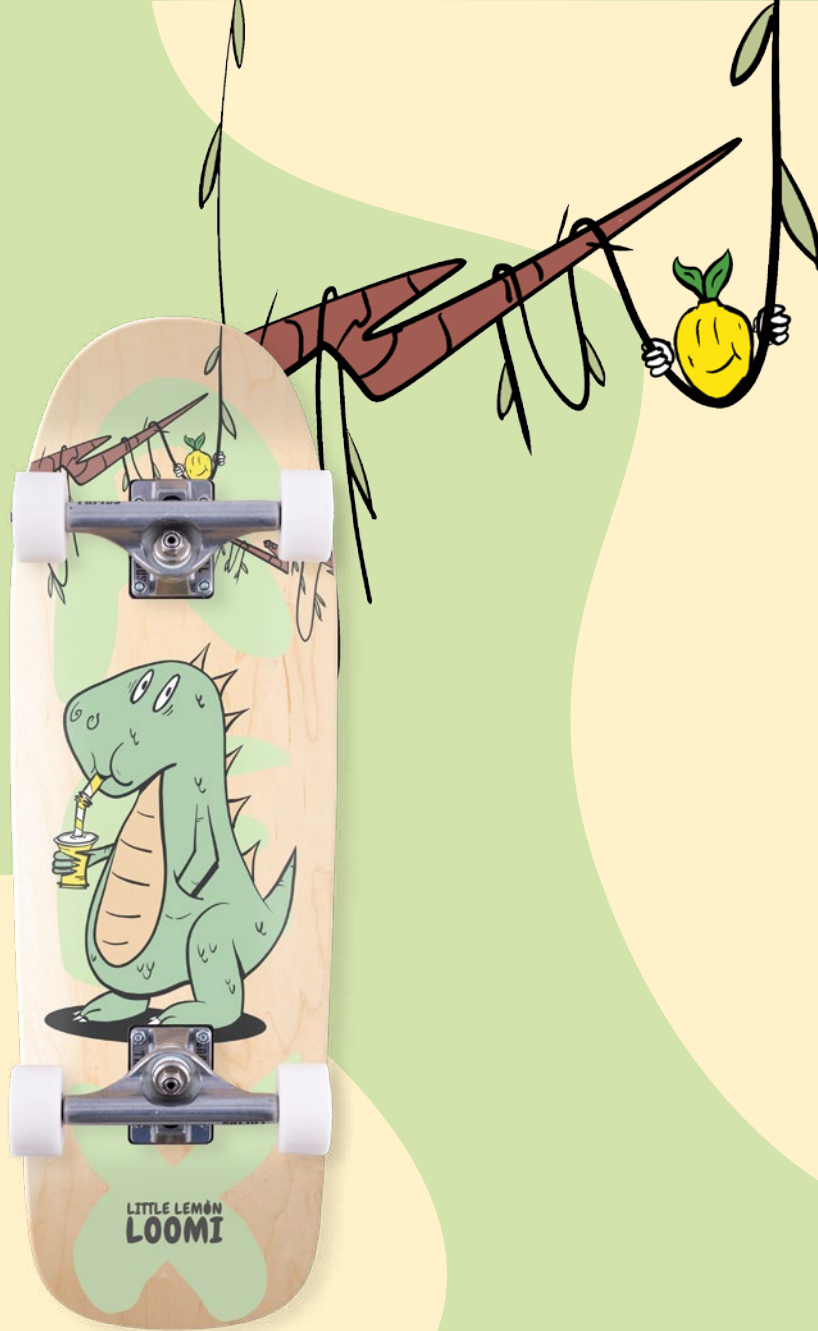

LITTLE LEMON
LOOMI