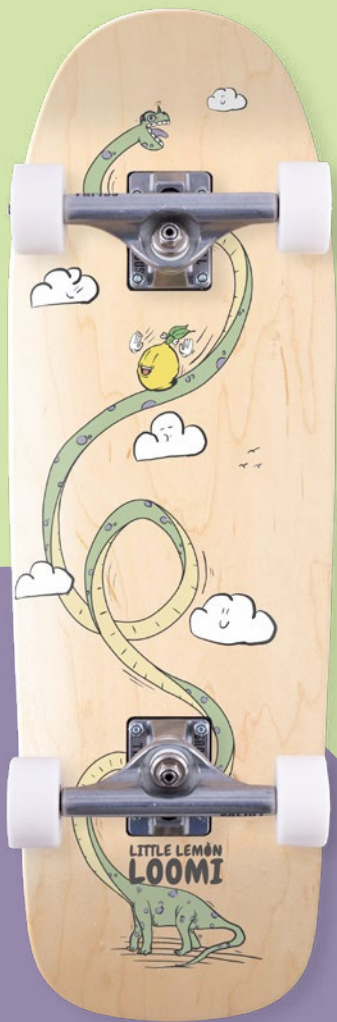

- 8.0" width
- 24.75" length
- 11.0" Wheelbase
- 7-Ply Maple
- ABEC 9 Bearings
- 56 mm / 78A Wheels
- 78A Bushing
- Corkgrip - Laser Logo

LITTLE LEMON
LOOMI

SHARK

Kids Cruiser

- 8.0" width
- 24.75" length
- 11.0" Wheelbase
- 7-Ply Maple
- ABEC 9 Bearings
- 56 mm / 78A Wheels
- 78A Bushing
- Corkgrip - Laser Logo

LITTLE LEMON
LOOMI

UNICORN

Kids Cruiser

- 8.0" width
- 24.75" length
- 11.0" Wheelbase
- 7-Ply Maple
- ABEC 9 Bearings
- 56 mm / 78A Wheels
- 78A Bushing
- Corkgrip - Laser Logo

LITTLE LEMON
LOOMI

BRACHI

Kids Cruiser

- 8.0" width
- 24.75" length
- 11.0" Wheelbase
- 7-Ply Maple
- ABEC 9 Bearings
- 56 mm / 78A Wheels
- 78A Bushing
- Corkgrip - Laser Logo

KIDS CRUISER

GIRAFFE

T-REX

SHARK

UNICORN DELUXE

BRACHI

ALLE GLEICH