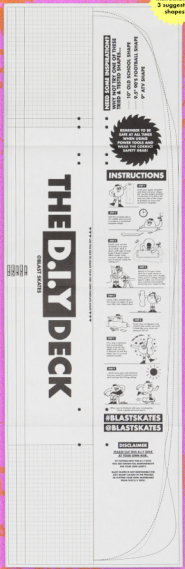

THE D.I.Y DECK

BLAST SKATES

INSTRUCTIONS

1 Remember to be safe at all times when using power tools and wear the correct safety gear!

2 Use the paper template to trace the deck shape onto the wood. Cut out the deck shape.

3 Use the paper template to trace the truck mounting holes onto the wood. Drill the holes.

4 Use the paper template to trace the truck mounting holes onto the wood. Drill the holes.

5 Use the paper template to trace the truck mounting holes onto the wood. Drill the holes.

6 Use the paper template to trace the truck mounting holes onto the wood. Drill the holes.

7 Use the paper template to trace the truck mounting holes onto the wood. Drill the holes.

8 Use the paper template to trace the truck mounting holes onto the wood. Drill the holes.

9 Use the paper template to trace the truck mounting holes onto the wood. Drill the holes.

10 Use the paper template to trace the truck mounting holes onto the wood. Drill the holes.

REMEMBER TO BE SAFE AT ALL TIMES WHEN USING POWER TOOLS AND WEAR THE CORRECT SAFETY GEAR!

REMEMBER TO BE SAFE AT ALL TIMES WHEN USING POWER TOOLS AND WEAR THE CORRECT SAFETY GEAR!

INSTRUCTIONS

#BLASTSKATES @BLASTSKATES

10" D.I.Y BLAST SKATES SHAPE
Create your very own custom shape!
7.25"/7"N - 14.5"/15"WB - 7.25" T
NOSE 2 TAIL LENGTH MEASUREMENT: 32.75"