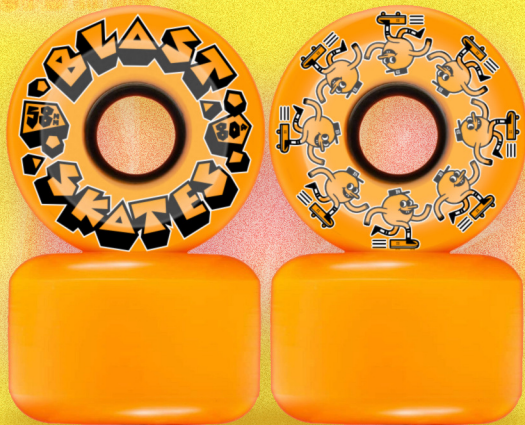

BIKE BOARD BAG

Shoulder strap & toggle closure

ROUND LOGO UMBRELLA

Pocket Umbrella in neon Yellow with Round logo print

ROUND LOGO KEY CLIP

Carabiner clip strap

ROUND LOGO TOTE BAG

Natural cotton one side print

MASCOT LOGO STICKER PACK

9 Classic Blast Skates stickers

ROUND LOGO BUTTON BOX

200 button badges in a counter top display box

©BLAST SKATES

RUBBLE RIDERS

Ride **SMOOTH** - Skate **TOUGH!**

CONICAL PROFILE

SIZE 58MM

80A **SOFT**

WHAT YOU WAITIN' FOR CHUMP!

LET'S GET THESE THINGS ROLLIN'!

©BLAST SKATES ©BLAST SKATES

BLAST SKATES RUBBLE RIDERS

58mm Conical Profile

35mm wide - 25mm Contact patch